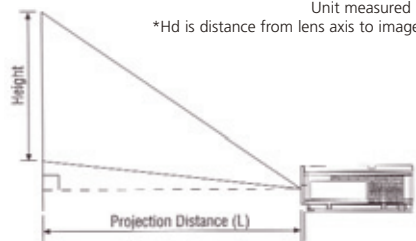

SCREEN			DISTANCE FROM SCREEN (L)		Hd*
Diagonal Size	Height	Width	Max Zoom	Min.Zoom	
40	19.6	34.8	68	56	6.6
60	29.4	52.3	103	85	9.9
80	38.2	69.7	139	114	13.8
100	49.0	87.2	174	143	16.9
150	73.5	130.7	262	216	24.7
200	98.1	174.3	349	289	32.9
250	122.8	217.9	-	362	41.2
275	134.8	238.7	-	398	45.3

Unit measured in inches

*Hd is distance from lens axis to image bottom