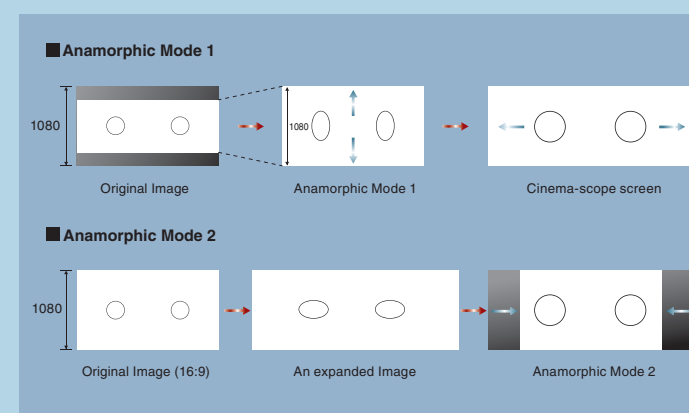

Projection Distance

*All distances are in inches

Screen size (16:9)	Projection distance					
	Diagonal	W (width)	H (height)	Hd(cm)	Max Zoom	Min Zoom
50	44	25	8.2	59	89	
60	52	29	9.9	79	107	
70	61	34	11.5	84	125	
80	70	39	13.2	96	144	
90	78	44	14.8	108	162	
100	87	49	16.5	120	180	
110	96	54	18.1	133	198	
120	105	59	19.8	145	216	
150	131	74	24.7	182	271	
200	174	98	33.0	243	362	
250	218	123	41.2	304	453	
300	261	147	49.5	365	-	

**All distances are approximate