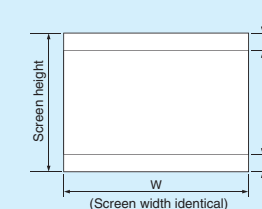

Relationship between 4:3 screen and projected images