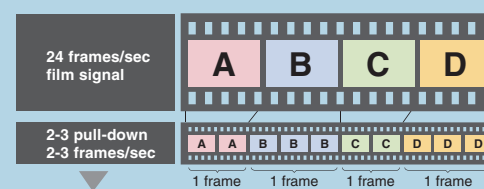

Blu-ray 24P direct output compatible

Capable of handling an output of 48p, twice the speed of cinema film (24 frames per second), precise timing ensures true-to-life reproduction with original, smooth movement in fast action scenes.

Richer, More True-to-life Colors

The HC3800 is equipped with a six-segment color wheel capable of reproducing standard illumination at the color temperature of D65 (6.5 million colors). Signals from video sources are reproduced with more true-to-life colors and richer gradation.

Color Management for Preferred Color Adjustment

Adjust images to your color preferences: R (red), G (green), B (blue), C (cyan), M (magenta), and Y (yellow) can each be adjusted individually with the built-in color management function.

Anamorphic Lens Compatibility - Choose Setting Based on Media Played

The anamorphic lens compatibility of the HC3800 widens the projection range of cinema-scope images. Mode 1 proves extended projection and Mode 2 is for images other than cinema-scope that mirror the original with the anamorphic lens attached.