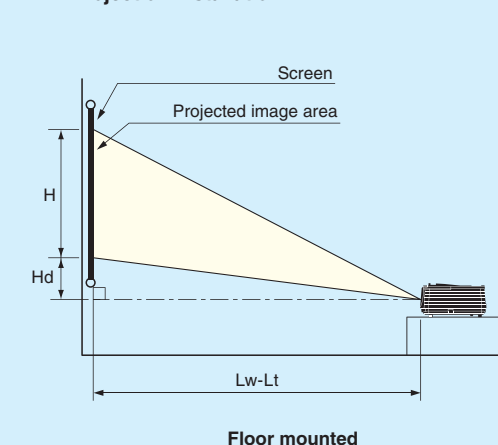

Projection Installation