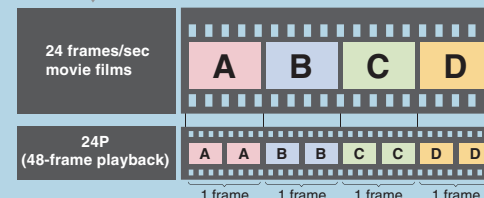

Blu-ray 24P direct output compatible

Capable of handling an output of 48p, twice the speed of cinema film (24 frames per second), precise timing ensures true-to-life reproduction with original, smooth movement in fast action scenes.

Richer, More True-to-life Colors

The HC3800 is equipped with a six-segment color wheel capable of reproducing standard illumination at the color temperature of D65 (6.5 million colors). Signals from video sources are reproduced with more true-to-life colors and richer gradation.

Color Management for Preferred Color Adjustment

Adjust images to your color preferences: R (red), G (green), B (blue), C (cyan), M (magenta), and Y (yellow) can each be adjusted individually with the built-in color management function.

Anamorphic Lens Compatibility - Choose Setting Based on Media Played

The anamorphic lens compatibility of the HC3800 widens the projection range of cinema-scope images. Mode 1 proves extended projection and Mode 2 is for images other than cinema-scope that mirror the original with the anamorphic lens attached.